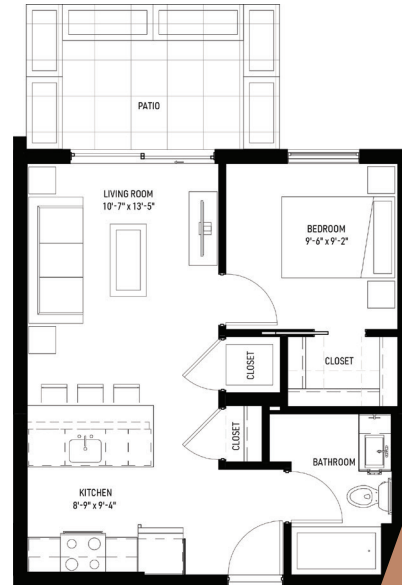

ALEXANDER

APARTMENTS

EDINA

1-BEDROOM • 1-BATHROOM • 610 SQUARE FEET

3238 Girard Avenue South
Minneapolis, MN 55408

612.255.2220

alexanderapartments.com

 Floor plans are artist renderings. Subject to change.